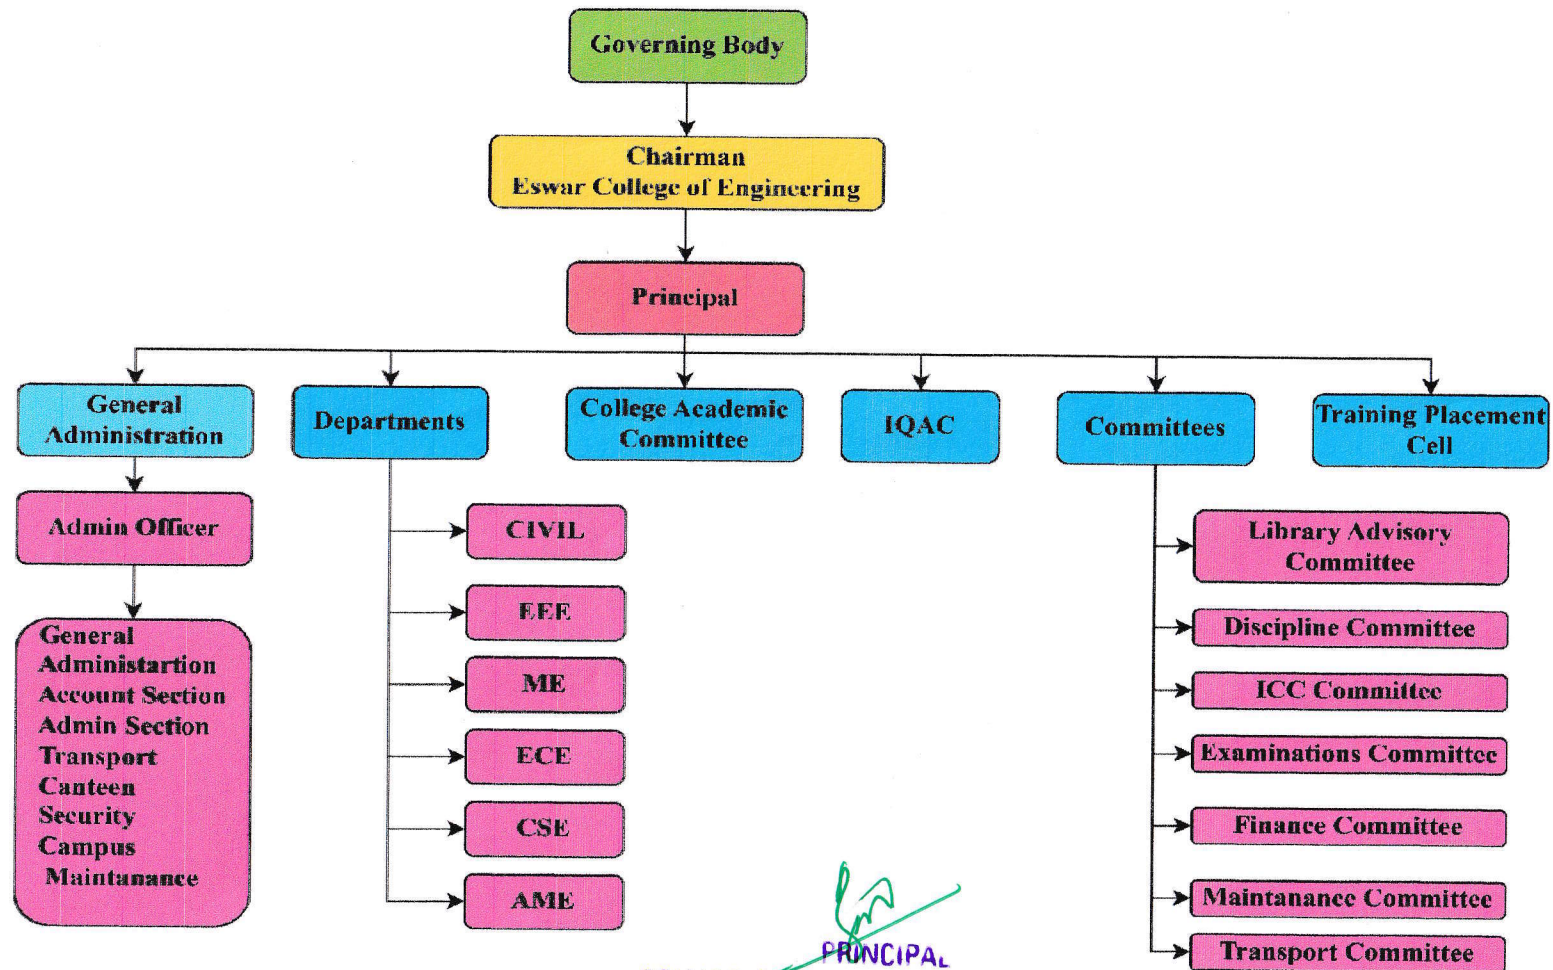

ESWAR COLLEGE OF ENGINEERING: NARASARAOPET

Approved by AICTE, New Delhi., Affiliated to JNTUK, Kakinada
Kesanupalli Village, Narasaraopet – 522 601, A.P.

Phone No. 9121214708

Email ID: principal@eswarcollegeofengg.org, eswarcollegeofengg@gmail.com

web:eswarcollegeofengg.org

PRINCIPAL
ESWAR COLLEGE OF ENGINEERING...
Chilakaluripet Road,
Kesanupalli (V), NARASARAOPET (MD
Palnadu Dist A.P 522 549